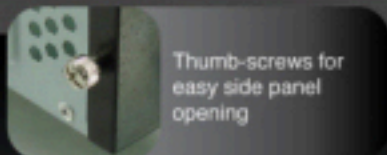

**PERFORMANCE,**

**THE CRAFT OF FORCE**

Stripe in front panel : optional green & black

**SPECIFICATIONS**

- \* Middle Tower
- \* Model Name: RC-XF-BKW-G.
- \* Front Panel: Aluminium  
Steel Mesh Drive Bay  
Chassis: 0.6mm SECC
- \* Drive Bays:  
9 X 5.25" — External  
3 X 3.5" — Internal
- \* ATX Form Factor / Micro ATX
- \* Standard ATX 7 Slots
- \* Dimension:  
450l X 200w X 430h (mm)
- \* Weight:  
Gross: 8.7 KGS  
Net: 7.5 KGS

**PERFORMANCE,**

**THE CRAFT OF FORCE**

All Aluminum front door with stylish design & access to drive bays

Dual USB2.0, audio & speaker ports. Easy access to Power & Reset

Steel Mesh design drive bays for Maximum ventilation

Silent Green LED fans:  
1 x 120mm Front,  
1 x 80mm Side,  
1 x 120mm (black) Rear

Patented Click-Lock Tool-Less design

Thumb-screws for easy side panel opening

Retractable foot stand

**X-FORCE**