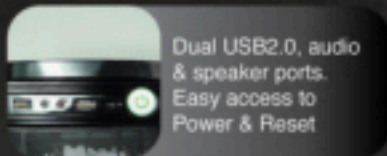

**PERFORMANCE,**

**THE CRAFT OF FORCE**

Stripe in front panel : optional green & black

**SPECIFICATIONS**

- \* Middle Tower
- \* Model Name: RC-XF-BKW-G.
- \* Front Panel: Aluminium  
Steel Mesh Drive Bay  
Chassis: 0.6mm SECC
- \* Drive Bays:  
9 X 5.25" — External  
3 X 3.5" — Internal
- \* ATX Form Factor / Micro ATX
- \* Standard ATX 7 Slots
- \* Dimension:  
450l X 200w X 430h (mm)
- \* Weight:  
Gross: 8.7 KGS  
Net: 7.5 KGS

**PERFORMANCE,**

**THE CRAFT OF FORCE**

All Aluminum front door with stylish design & access to drive bays

Dual USB2.0, audio & speaker ports. Easy access to Power & Reset

Steel Mesh design drive bays for Maximum ventilation

Silent Green LED fans:  
1 x 120mm Front,  
1 x 80mm Side,  
1 x 120mm (black) Rear

Patented Click-Lock Tool-Less design

Thumb-screws for easy side panel opening

Retractable foot stand

**X-FORCE**