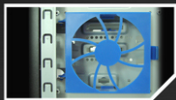

Additional fan mounts for hard drive cooling!