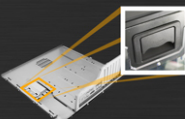

A side strut bar keeps your system stable and balanced while cooling and locking in your PCI-E/AGP/PCI components.

Front mounted blue LED "teeth" lights up your front panel.

A built-in EZ slide tool box is included to keep your extra screws and small accessories!

Click-Lock tool-less technology allows easy installation of hard drives, dvd-rws, cd-roms, and many other peripherals.

80 mm blue LED fan keeps your system cool and looking great!

Additional fan mounts for hard drive cooling!

Front mounted USB 2.0, audio ports, and Mirror-Shine paint.

1-Click removable motherboard tray for easy access.