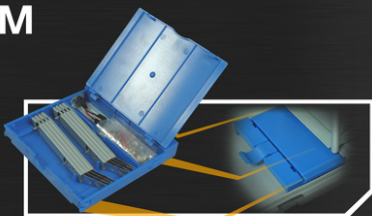

# RECOM™

www.recom.nl

The Powerstation features 1-Click Pull down sidepanel technology for easy access to your components and motherboard without taking apart your whole system, and not to mention the motherboard tray is removable!

A side strut bar keeps your system stable and balanced while cooling and locking in your PCI-E/AGP/PCI components.

Front mounted blue LED "teeth" lights up your front panel.

A built-in EZ slide tool box is included to keep your extra screws and small accessories!