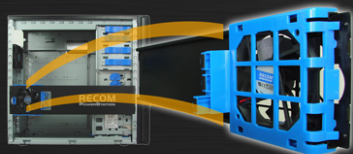

# RECOM™

www.recom.nl

- ONE-CLICK PULL DOWN REMOVABLE SIDE PANEL ALLOWS EASY ACCESS TO YOUR COMPONENTS AND MOTHERBOARD.
- CLICK-LOCK TOOL-LESS TECHNOLOGY ALLOWS EASY INSTALLATION OF ALL PERIPHERALS.
- 80MM BLUE LED FAN KEEPS YOUR SYSTEM COOL AND LOOKING GREAT!
- FRONT MOUNTED BLUE LED TEETH LIGHTS UP YOUR FRONT PANEL & A 120MM FAN KEEPS YOUR SYSTEM COOL AND QUIET.
- FRONT MOUNTED USB 2.0 AND AUDIO PORTS
- REMOVABLE HARD DRIVE RACK
- BUILT-IN ACCESSORY BOX
- PRESCOTT READY

# RECOM™

www.recom.nl

The Powerstation features 1-Click Pull down sidepanel technology for easy access to your components and motherboard without taking apart your whole system, and not to mention the motherboard tray is removable!

A side strut bar keeps your system stable and balanced while cooling and locking in your PCI-E/AGP/PCI components.

Front mounted blue LED "teeth" lights up your front panel.

A built-in EZ slide tool box is included to keep your extra screws and small accessories!