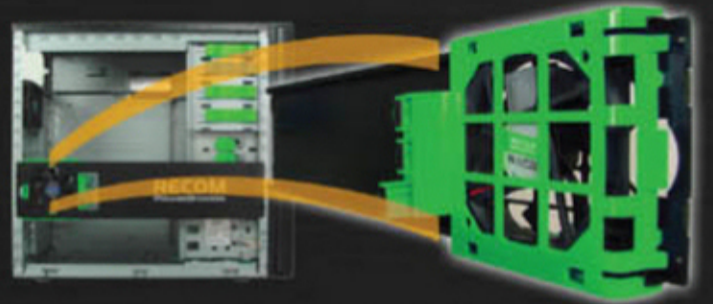

RECOM™

www.recom.nl

- ONE-CLICK PULL DOWN REMOVABLE SIDE PANEL ALLOWS EASY ACCESS TO YOUR COMPONENTS AND MOTHERBOARD.
- CLICK-LOCK TOOL-LESS TECHNOLOGY ALLOWS EASY INSTALLATION OF ALL PERIPHERALS.
- 80MM GREEN LED FAN KEEPS YOUR SYSTEM COOL AND LOOKING GREAT!
- FRONT MOUNTED GREEN LED TEETH LIGHTS UP YOUR FRONT PANEL & A 120MM FAN KEEPS YOUR SYSTEM COOL AND QUIET.
- FRONT MOUNTED USB 2.0 AND AUDIO PORTS
- REMOVABLE HARD DRIVE RACK
- BUILT-IN ACCESSORY BOX

POWERSTATION BLACK EDITION

RECOM™

www.recom.nl

The Powerstation features 1-Click Pull down sidepanel technology for easy access to your components and motherboard without taking apart your whole system, and not to mention the motherboard tray is removable!

A side strut bar keeps your system stable and balanced while cooling and locking in your PCIE/AGP/PCI components.

Front mounted green LED "teeth" lights up your front panel.

A built-in EZ slide tool box is included to keep your extra screws and small accessories!

Front mounted USB 2.0 and audio ports.

1-Click removable motherboard tray for easy access.

POWERSTATION BLACK EDITION