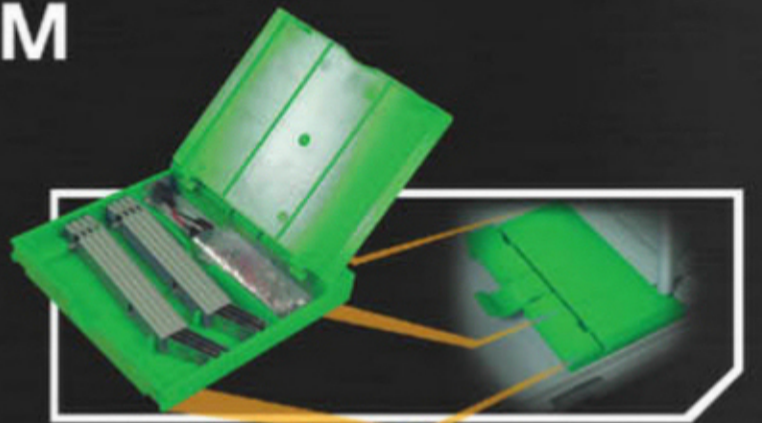

RECOM™

www.recom.nl

- ONE-CLICK PULL DOWN REMOVABLE SIDE PANEL ALLOWS EASY ACCESS TO YOUR COMPONENTS AND MOTHERBOARD.
- CLICK-LOCK TOOL-LESS TECHNOLOGY ALLOWS EASY INSTALLATION OF ALL PERIPHERALS.
- 80MM GREEN LED FAN KEEPS YOUR SYSTEM COOL AND LOOKING GREAT!
- FRONT MOUNTED GREEN LED TEETH LIGHTS UP YOUR FRONT PANEL & A 120MM FAN KEEPS YOUR SYSTEM COOL AND QUIET.
- FRONT MOUNTED USB 2.0 AND AUDIO PORTS
- REMOVABLE HARD DRIVE RACK
- BUILT-IN ACCESSORY BOX

POWERSTATION BLACK EDITION

RECOM™

www.recom.nl

The Powerstation features 1-Click Pull down sidepanel technology for easy access to your components and motherboard without taking apart your whole system, and not to mention the motherboard tray is removable!

A side strut bar keeps your system stable and balanced while cooling and locking in your PCIE/AGP/PCI components.

Front mounted green LED "teeth" lights up your front panel.

A built-in EZ slide tool box is included to keep your extra screws and small accessories!

Front mounted USB 2.0 and audio ports.

1-Click removable motherboard tray for easy access.

POWERSTATION BLACK EDITION