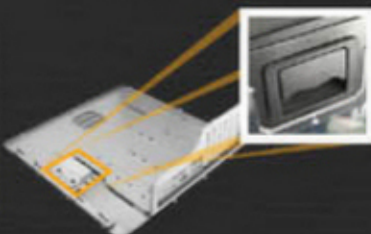

A side strut bar keeps your system stable and balanced while cooling and locking in your PCIE/AGP/PCI components.

Front mounted green LED "teeth" lights up your front panel.

A built-in EZ slide tool box is included to keep your extra screws and small accessories!

Click-Lock tool-less technology allows easy installation of hard drives, dvd-rws, cd-roms, and many other peripherals.

80 mm green LED fan keeps your system cool and looking great!

Additional fan mounts for hard drive cooling!

Front mounted USB 2.0 and audio ports.

1-Click removable motherboard tray for easy access.

POWERSTATION BLACK EDITION