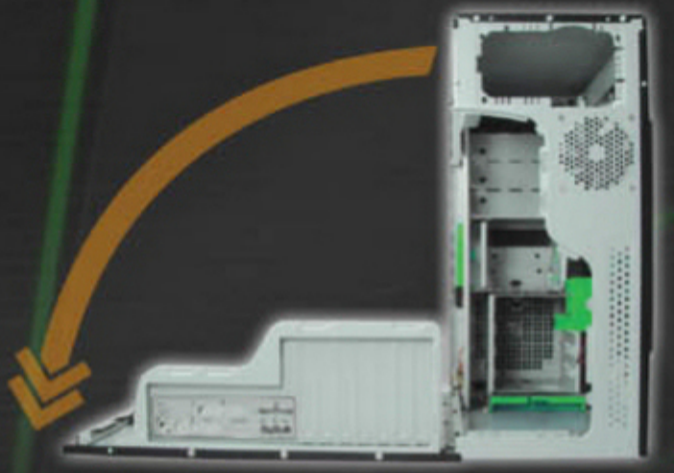

RECOM™

www.recom.nl

- ONE-CLICK PULL DOWN REMOVABLE SIDE PANEL ALLOWS EASY ACCESS TO YOUR COMPONENTS AND MOTHERBOARD.
- CLICK-LOCK TOOL-LESS TECHNOLOGY ALLOWS EASY INSTALLATION OF ALL PERIPHERALS.
- 80MM GREEN LED FAN KEEPS YOUR SYSTEM COOL AND LOOKING GREAT!
- FRONT MOUNTED GREEN LED TEETH LIGHTS UP YOUR FRONT PANEL & A 120MM FAN KEEPS YOUR SYSTEM COOL AND QUIET.
- FRONT MOUNTED USB 2.0 AND AUDIO PORTS
- REMOVABLE HARD DRIVE RACK
- BUILT-IN ACCESSORY BOX

POWERSTATION BLACK EDITION

RECOM™

www.recom.nl

The Powerstation features 1-Click Pull down sidepanel technology for easy access to your components and motherboard without taking apart your whole system, and not to mention the motherboard tray is removable!

A side strut bar keeps your system stable and balanced while cooling and locking in your PCIE/AGP/PCI components.

Front mounted green LED "teeth" lights up your front panel.

A built-in EZ slide tool box is included to keep your extra screws and small accessories!

Front mounted USB 2.0 and audio ports.

1-Click removable motherboard tray for easy access.

POWERSTATION BLACK EDITION