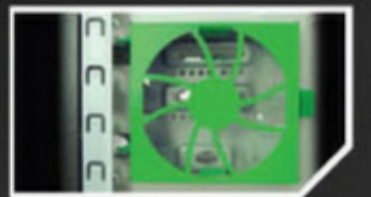

POWERSTATION BLACK EDITION

RECOM™

www.recom.nl

The Powerstation features 1-Click Pull down sidepanel technology for easy access to your components and motherboard without taking apart your whole system, and not to mention the motherboard tray is removable!

A side strut bar keeps your system stable and balanced while cooling and locking in your PCIE/AGP/PCI components.

Front mounted green LED "teeth" lights up your front panel.

A built-in EZ slide tool box is included to keep your extra screws and small accessories!

Click-Lock tool-less technology allows easy installation of hard drives, dvd-rws, cd-roms, and many other peripherals.

80 mm green LED fan keeps your system cool and looking great!

Additional fan mounts for hard drive cooling!

Front mounted USB 2.0 and audio ports.

1-Click removable motherboard tray for easy access.

POWERSTATION BLACK EDITION