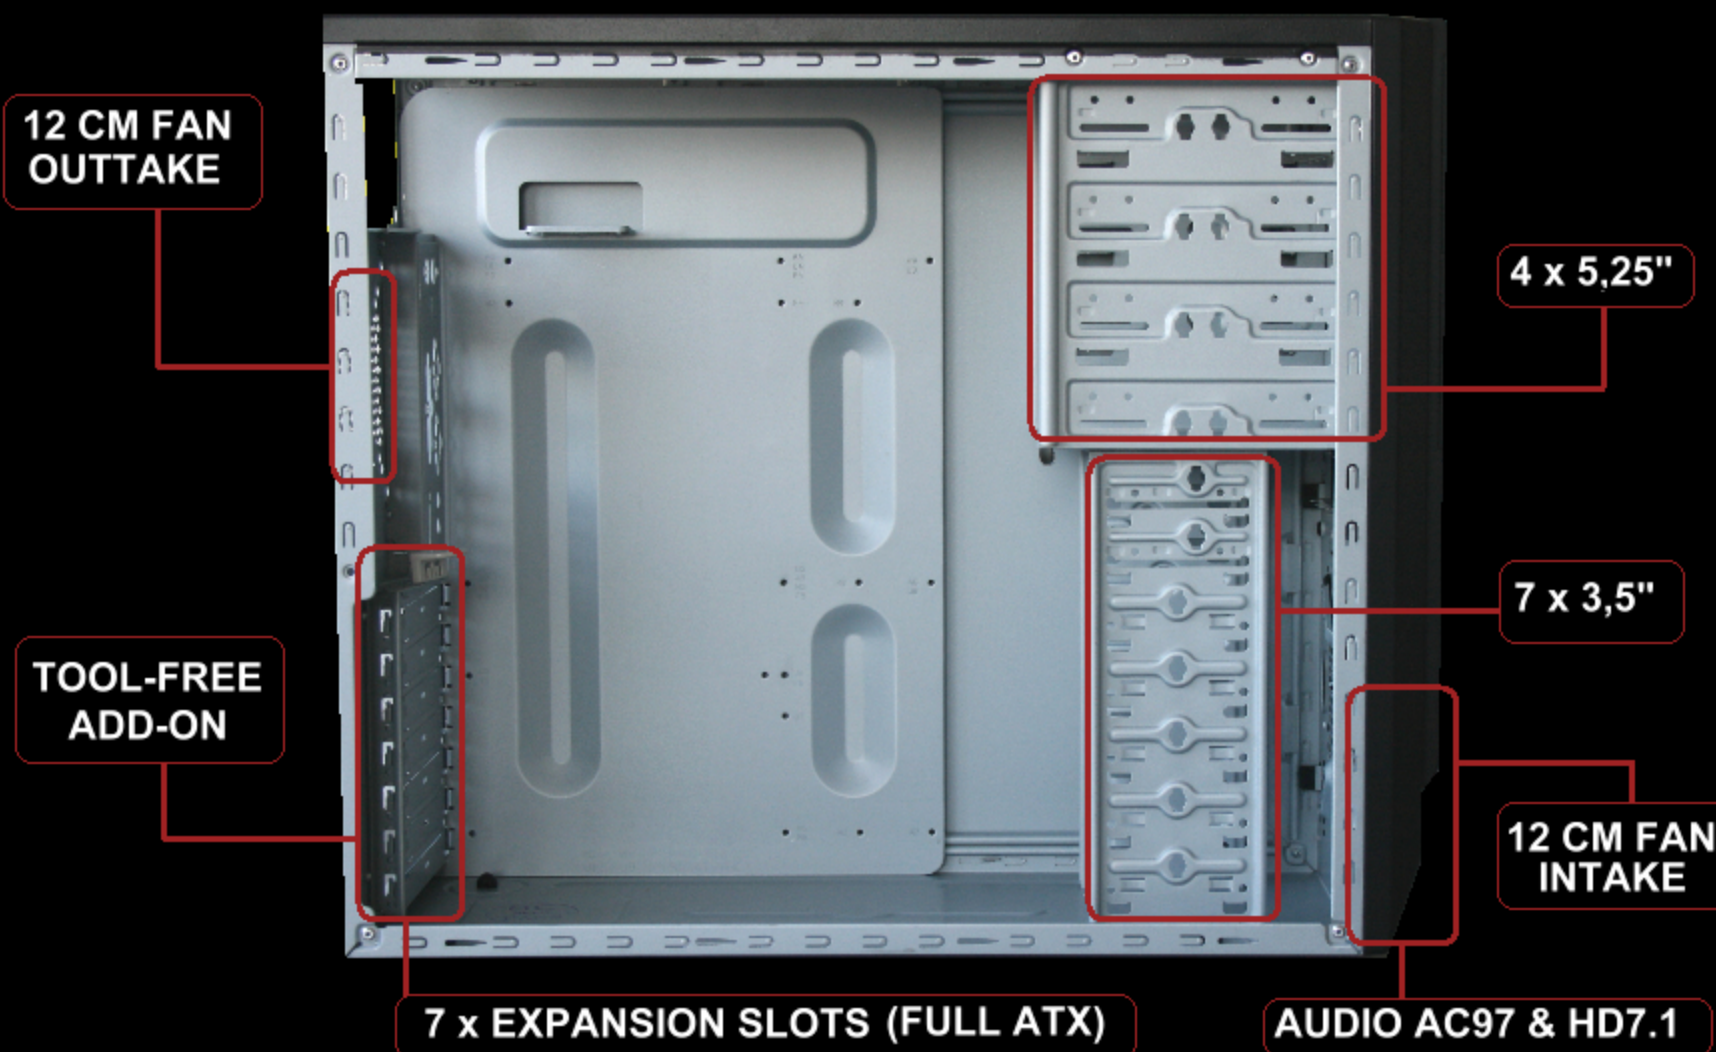

NEW

Midnight

2 x USB 2.0, Audio & Mic. ports.

Built-in Blue high-light LED.

2 x CD/DVD ROM device.

2 x 120mm Fan space in Front & Back.

Tool-free Installation for add-on card.

CPU & VGA card venting hole.

Superb airflow design front panel.

Thumb-screw for easy opening.

Audio connector AC'97 & HD 7.1 compatible.

Lockable design for any lock.

- Model code: **Midnight RC-MID-B**
- Case type: **Middle Tower**
- Colour: **Black**
- Material: **SECC**
- Drive Bays: **4 x 5.25" & 1 x 3.5" Exposed**
6 x 3.5" Hidden
- Fan Space: **120mm Front & Rear**
- Motherboard: **ATX/Micro ATX**
- Expansion Slots: **7**
- Dimension: **470 X 235 X 556 mm**
- Gross: **7.7 kgs**
- Net: **6.6 kgs**