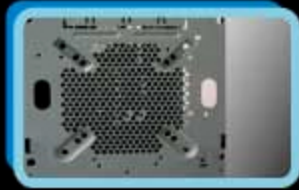

NEW

Midnight

2 x USB 2.0, Audio & Mic. ports.

Built-in Blue high-light LED.

2 x CD/DVD ROM device.

2 x 120mm Fan space in Front & Back.

Tool-free Installation for add-on card.

CPU & VGA card venting hole.

Superb airflow design front panel.

Thumb-screw for easy opening.

Audio connector AC'97 & HD 7.1 compatible.

Lockable design for any lock.

- Model code: **Midnight RC-MID-B**
- Case type: **Middle Tower**
- Colour: **Black**
- Material: **SECC**
- Drive Bays: **4 x 5.25" & 1 x 3.5" Exposed**
6 x 3.5" Hidden
- Fan Space: **120mm Front & Rear**
- Motherboard: **ATX/Micro ATX**
- Expansion Slots: **7**
- Dimension: **470 X 235 X 556 mm**
- Gross: **7.7 kgs**
- Net: **6.6 kgs**